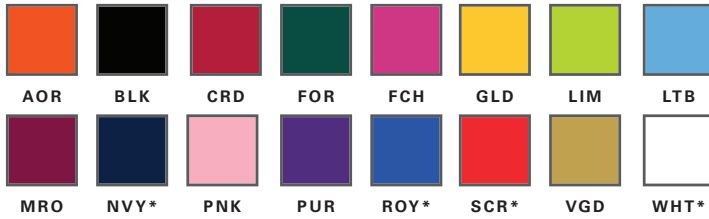

MSRP: \$4.10

WHT

PERFORMANCE LOW CUT SOCKS

S8002 *Adult: M – XL*

- 60% Polyester / 25% Polypropylene / 10% Spandex / 5% Rubber
- Arch support
- Antimicrobial treatment
- Moisture wicking fabric
- Air vents for breathability

MSRP: \$4.10

WHT

PERFORMANCE CREW SOCKS

S8004 *Adult: M – XL*

- 60% Polyester / 25% Polypropylene / 10% Spandex / 5% Rubber
- Arch support
- Antimicrobial treatment
- Moisture wicking fabric
- Air vents for breathability

MSRP: \$5.00

HEA

MULTI-SPORT TUBE SOCKS

S8005 Adult: S – XL

- 60% Polyester / 25% Polypropylene / 10% Spandex / 5% Rubber
- Arch support
- Antimicrobial treatment
- Moisture wicking fabric

MSRP: \$5.60

* Also available in XS

PERFORMANCE SOCCER SOCKS

S8008 Adult: S – XL

- 95% Polyester / 3% Spandex / 2% Rubber
- Arch support
- Antimicrobial treatment
- Moisture wicking fabric

MSRP: \$8.30

PRO TEAM SOCKS

S8009 Adult: S – XL

- 60% Polyester / 25% Polypropylene / 10% Spandex / 5% Rubber
- Arch support
- Antimicrobial treatment
- Moisture wicking fabric